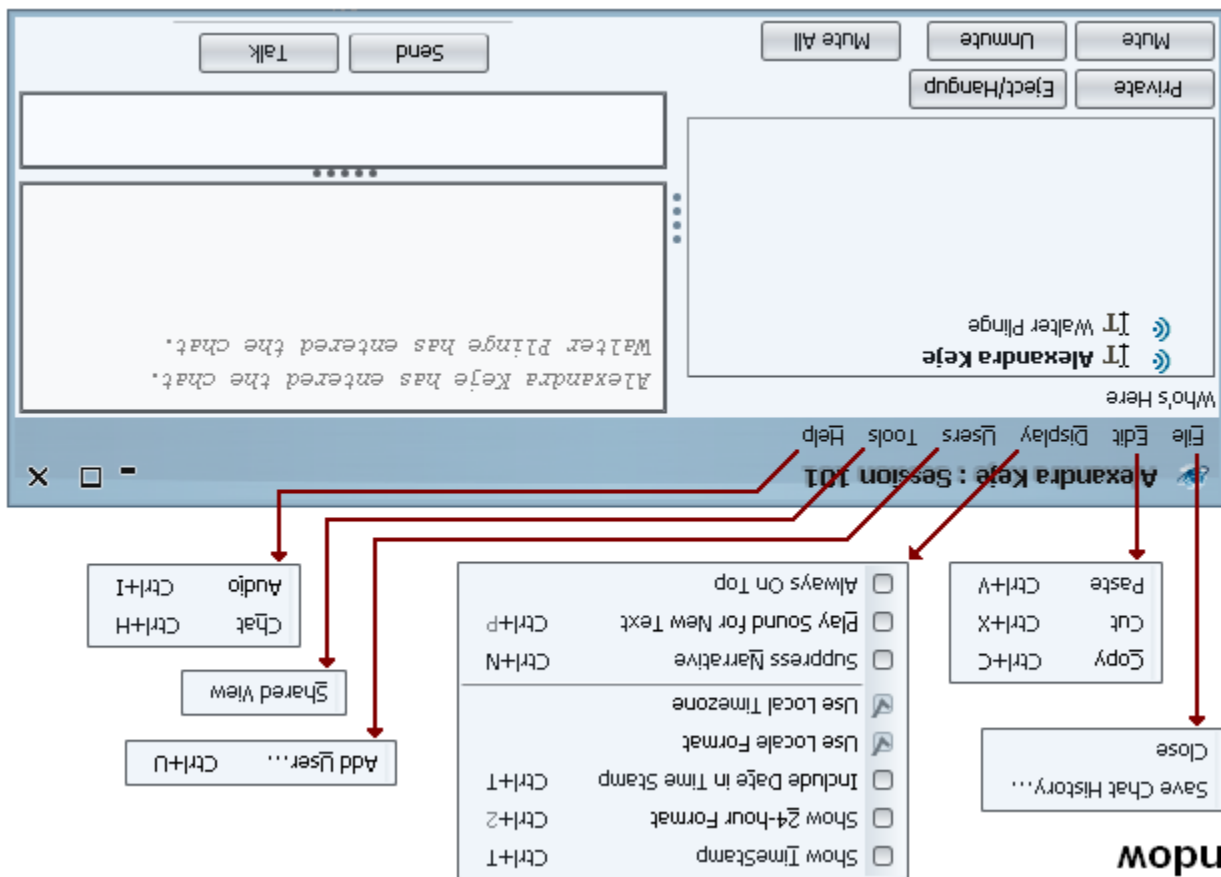

MxM Main Window

Chat Window