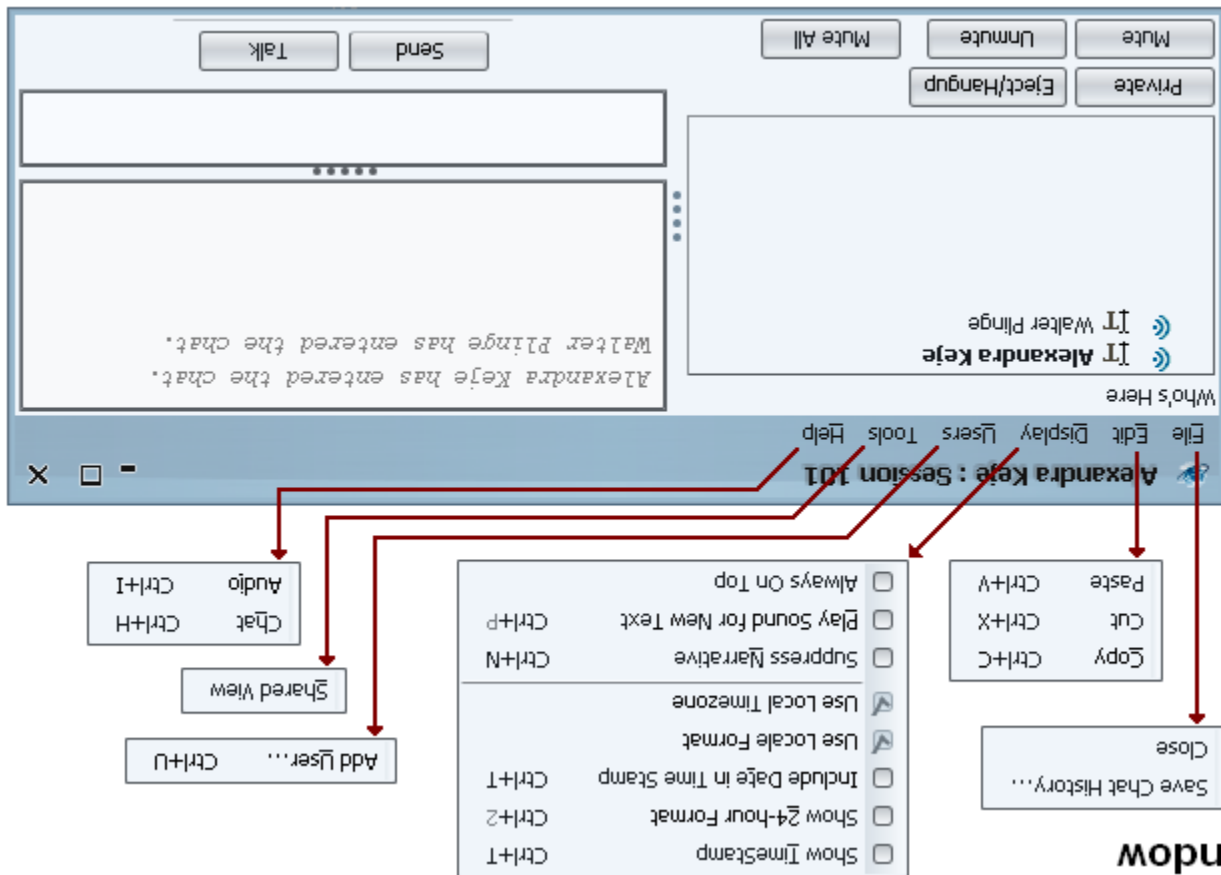

MxM Main Window

Chat Window