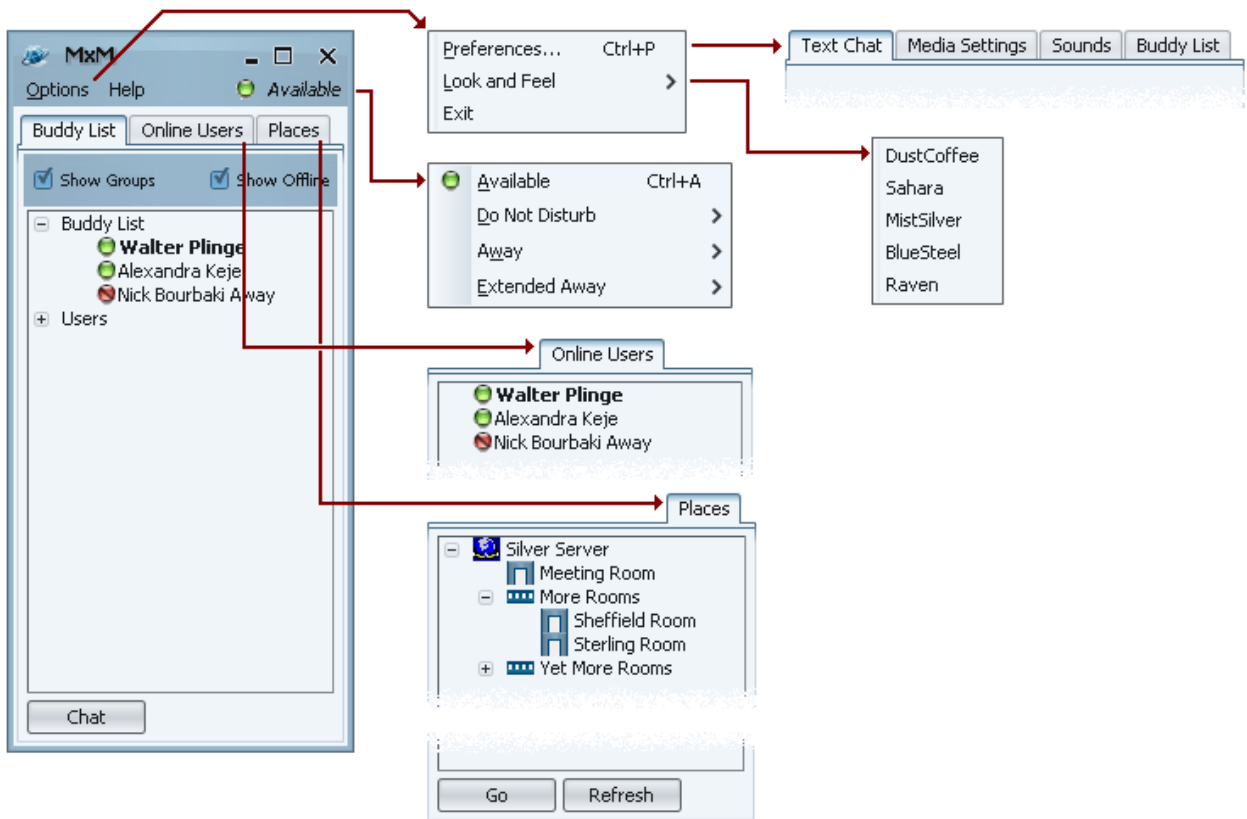

MxM Main Window

Chat Window